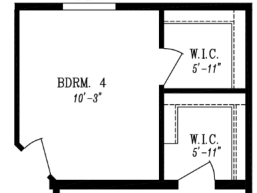

THE MAJESTIC SERIES

The Majestic

9588

40' x 56'

DIMENSIONS

2,172 sf

LIVING SPACE

3

BEDROOMS

2

BATHROOMS

OVERVIEW

Huge Master Walk In Closet with Island Style Storage Cabinet in this Triplewide home

Heritage Home Center

(425) 353-5464

or Request Firm Quote

EMAIL US

01 FLOOR PLAN

2,172 SQ FT · 40' x 56'

OPTIONAL RETREAT

OPTIONAL BEDROOM-4

OPT. 48x72 SHOWER

02 FRONT ELEVATION

FRONT SIDEWALL

REAR SIDEWALL

FRONT ENDWALL

REAR ENDWALL

The Majestic 9588

3 Bedrooms | 2 Bathrooms | 2,172 sq ft

DELUXE PRIMARY BATH

- ✓ 60" Walk In Shower with Frameless Door
- ✓ Linen Storage
- ✓ Dual Rectangular Sinks
- ✓ 6' Rectangular Soaking Tub