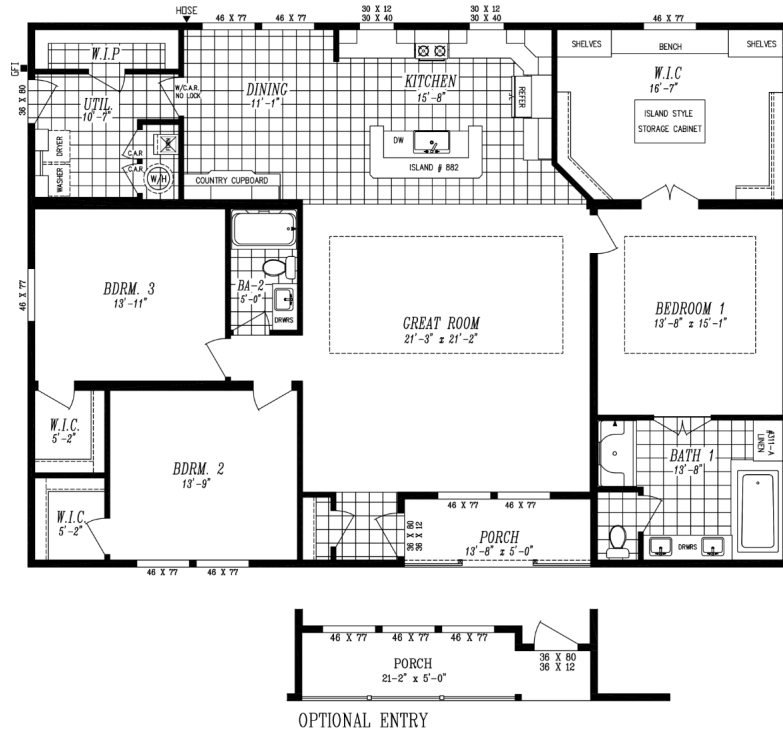

THE MAJESTIC SERIES

The Majestic

9588

40' x 56'

DIMENSIONS

2,172 sf

LIVING SPACE

3

BEDROOMS

2

BATHROOMS

OVERVIEW

Huge Master Walk In Closet with Island Style Storage Cabinet in this Triplewide home

Heritage Home Center

(425) 353-5464

or Request Firm Quote

EMAIL US

01 FLOOR PLAN

2,172 SQ FT · 40' x 56'

OPTIONAL RETREAT

OPTIONAL BEDROOM-4

OPT. 48x72 SHOWER

02 FRONT ELEVATION

FRONT SIDEWALL

REAR SIDEWALL

FRONT ENDWALL

REAR ENDWALL

The Majestic 9588

3 Bedrooms | 2 Bathrooms | 2,172 sq ft

DELUXE PRIMARY BATH

- ✓ 60" Walk In Shower with Frameless Door
- ✓ Linen Storage
- ✓ Dual Rectangular Sinks
- ✓ 6' Rectangular Soaking Tub