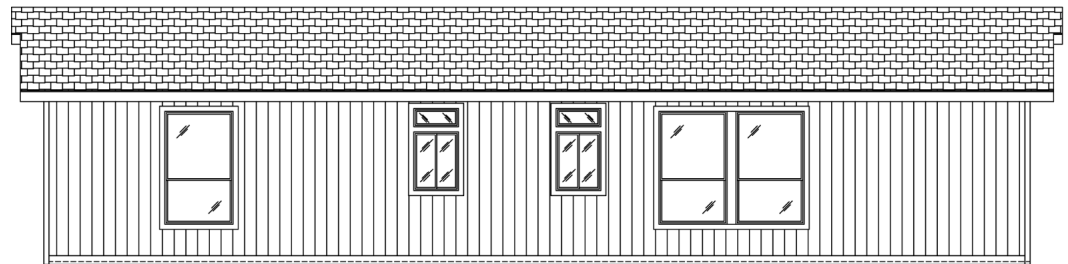

THE MAJESTIC SERIES

The Majestic

9588

40' x 56'

DIMENSIONS

2,172 sf

LIVING SPACE

3

BEDROOMS

2

BATHROOMS

OVERVIEW

Huge Master Walk In Closet with Island Style Storage Cabinet in this Triplewide home

Heritage Home Center

(425) 353-5464

or Request Firm Quote

EMAIL US

01 FLOOR PLAN

2,172 SQ FT · 40' x 56'

OPTIONAL RETREAT

OPTIONAL BEDROOM-4

OPT. 48x72 SHOWER

02 FRONT ELEVATION

FRONT SIDEWALL

REAR SIDEWALL

FRONT ENDWALL

REAR ENDWALL

The Majestic 9588

3 Bedrooms | 2 Bathrooms | 2,172 sq ft

DELUXE PRIMARY BATH

- ✓ 60" Walk In Shower with Frameless Door
- ✓ Linen Storage
- ✓ Dual Rectangular Sinks
- ✓ 6' Rectangular Soaking Tub