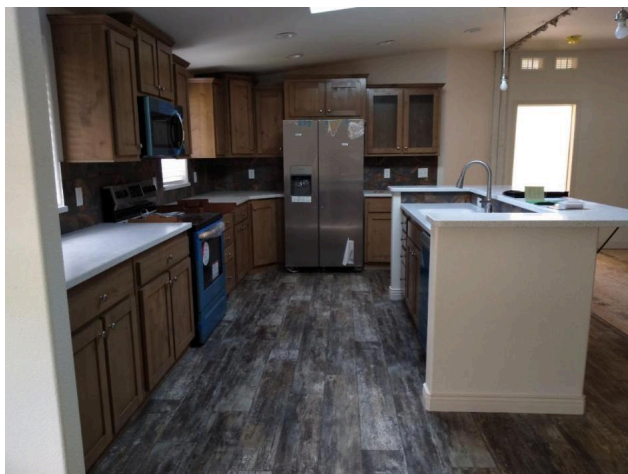

Photo 1

Photo 3