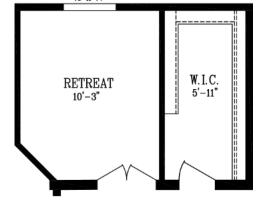

THE MAJESTIC SERIES

The Majestic

9588

40' x 56'

DIMENSIONS

2,172 sf

LIVING SPACE

3

BEDROOMS

2

BATHROOMS

OVERVIEW

Huge Master Walk In Closet with Island Style Storage Cabinet in this Triplewide home

Heritage Home Center

(425) 353-5464

or Request Firm Quote

EMAIL US

01 FLOOR PLAN

2,172 SQ FT · 40' x 56'

OPTIONAL RETREAT

OPTIONAL BEDROOM-4

OPT. 48x72 SHOWER

02 FRONT ELEVATION

FRONT SIDEWALL

REAR SIDEWALL

FRONT ENDWALL

REAR ENDWALL

The Majestic 9588

3 Bedrooms | 2 Bathrooms | 2,172 sq ft

DELUXE PRIMARY BATH

- ✓ 60" Walk In Shower with Frameless Door
- ✓ Linen Storage
- ✓ Dual Rectangular Sinks
- ✓ 6' Rectangular Soaking Tub